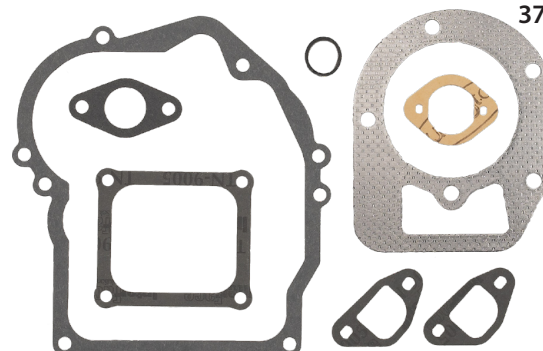

37029A

Part No.: 37029A
Description: Gasket Set
Models Used on: LEV100

36806B

Part No.: 36806B
Description: Gasket Set
Models Used on: OVRM

37132

Part No.: 37132
Description: Gasket Set
Models Used on: OVRM120