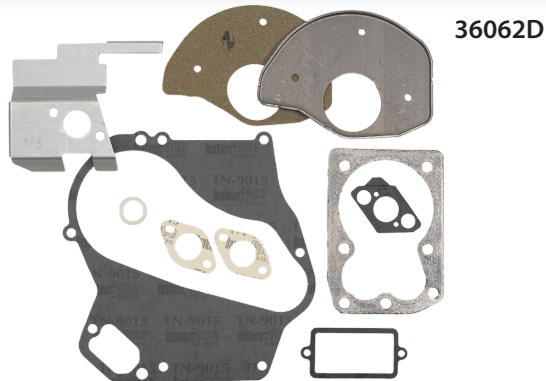

Gasket Sets

36062D

Part No.: **36062D**
Description: Gasket Set
Models Used on: ULT60, VLV