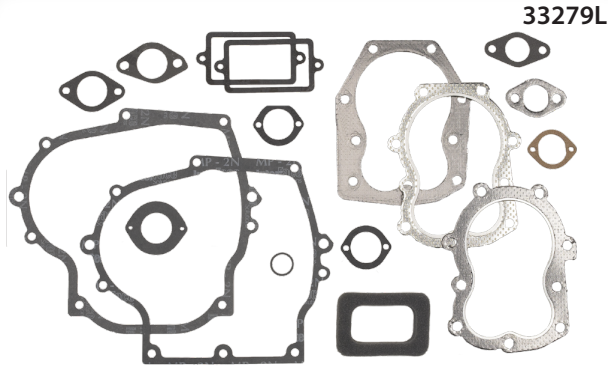

Gasket Sets

Part No.: **33279L**
Description: Gasket Set
Models Used on: HM100