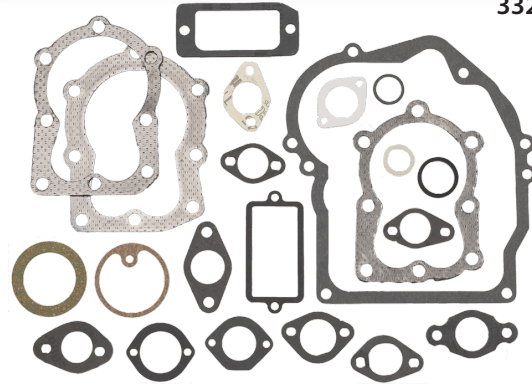

Gasket Sets

33233A

Part No.: 33233A
 Description: Gasket Set
 Models Used on: H, HSK, HXL35

33238E

Part No.: 33238E
 Description: Gasket Set
 Models Used on: ECV100, LAV, TVS, TVXL105

33235A

Part No.: 33235A
 Description: Gasket Set
 Models Used on: H, HH, HSK