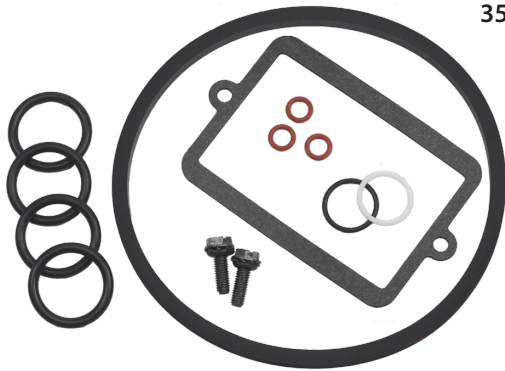

35075A

Part No.: **35075A**
Description: O-Ring Set
Models Used on: OH