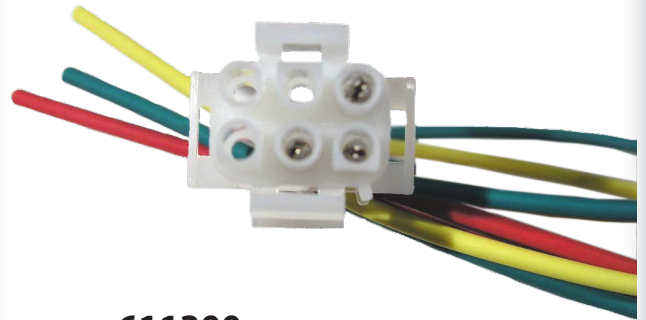

Accessories and Miscellaneous Parts

611296

Part No.: **611296**
Description: Wire Harness Connector - 3/5 Split

611300

Part No.: **611300**
Description: Wire Harness Connector - Basic 3/5 Split

611297

Part No.: **611297**
Description: Wire Harness Connector - 16 AMP