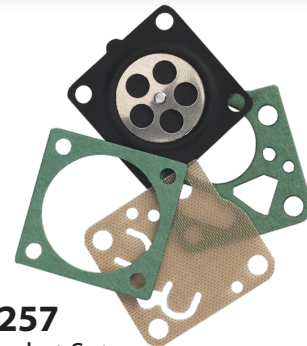

640257

Part No.: **640257**
Description: Gasket Set
Models Used on: TC, TM