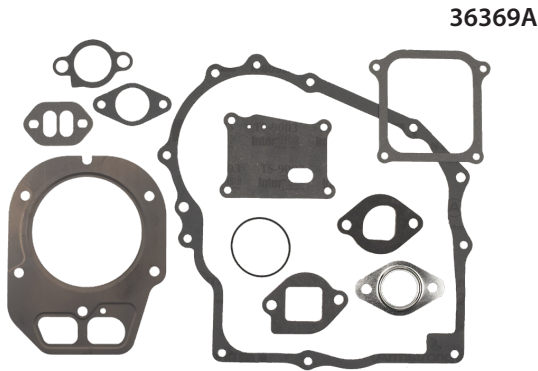

Gasket Sets

36062D

Part No.: **36062D**
Description: Gasket Set
Models Used on: ULT60, VLV

36444

Part No.: **36444**
Description: Gasket Set
Models Used on: HS50, HSSK, LH195

36369A

Part No.: **36369A**
Description: Gasket Set
Models Used on: OHV15, 16