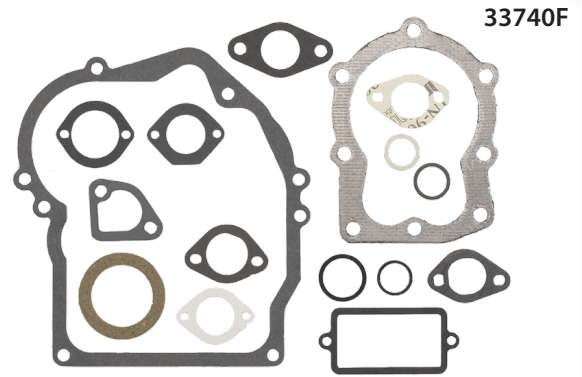

Part No.: **33740F**
Description: Gasket Set
Models Used on: LAV50, TVS120