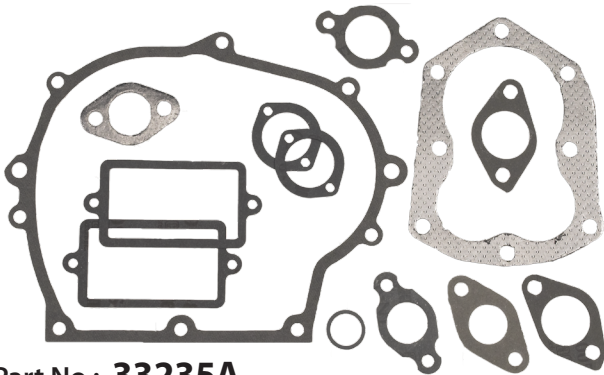

Gasket Sets

33233A

Part No.: 33233A
 Description: Gasket Set
 Models Used on: H, HSK, HXL35

33238E

Part No.: 33238E
 Description: Gasket Set
 Models Used on: ECV100, LAV, TVS, TVXL105

33235A

Part No.: 33235A
 Description: Gasket Set
 Models Used on: H, HH, HSK