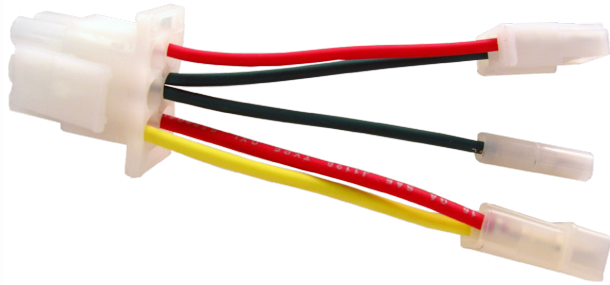

Accessories and Miscellaneous Parts

611296

Part No.: **611296**
Description: Wire Harness Connector - 3/5 Split

611300

Part No.: **611300**
Description: Wire Harness Connector - Basic 3/5 Split

611297

Part No.: **611297**
Description: Wire Harness Connector - 16 AMP