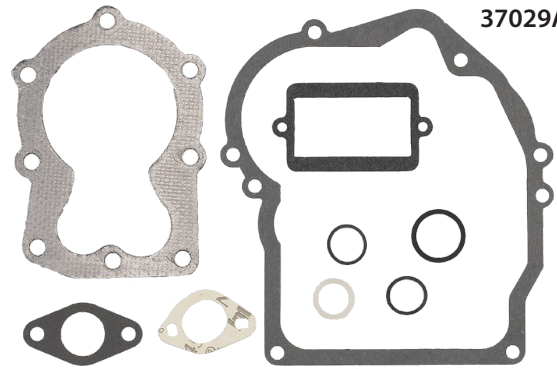

Part No.: 37029A
Description: Gasket Set
Models Used on: LEV100

36806B