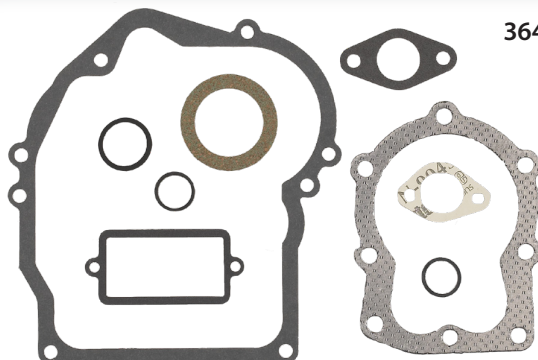

Part No.: **36481B**
Description: Gasket Set
Models Used on: TVS

36716A