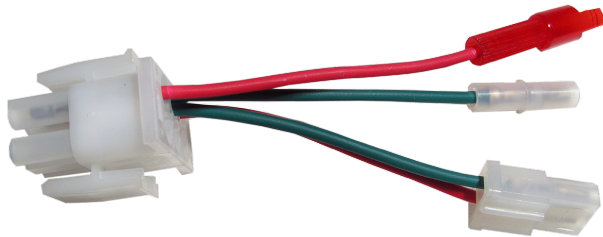

Accessories and Miscellaneous Parts

611296

Part No.: **611296**
Description: Wire Harness Connector - 3/5 Split

611300

Part No.: **611300**
Description: Wire Harness Connector - Basic 3/5 Split

611297

Part No.: **611297**
Description: Wire Harness Connector - 16 AMP