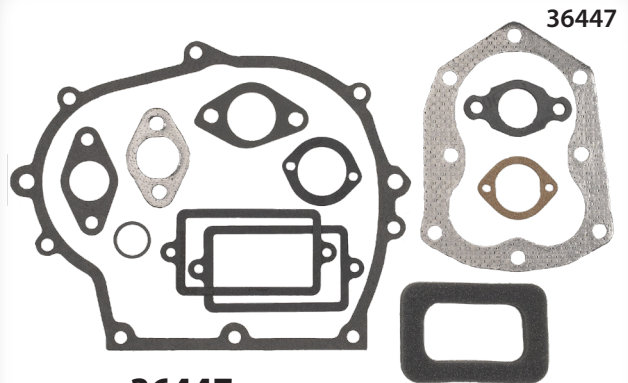

Gasket Sets

36062D

Part No.: **36062D**
Description: Gasket Set
Models Used on: ULT60, VLV

36444

Part No.: **36444**
Description: Gasket Set
Models Used on: HS50, HSSK, LH195

36369A

Part No.: **36369A**
Description: Gasket Set
Models Used on: OHV15, 16