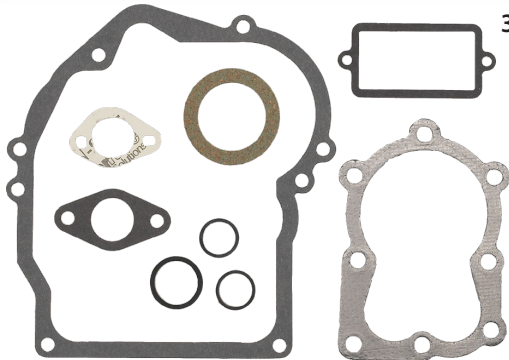

Gasket Sets

36452B

Part No.: **36452B**
Description: Gasket Set
Models Used on: HM, HMSK, LH358, TVM220

36567

Part No.: **36567**
Description: Gasket Set
Models Used on: OHV, OV490

36475B

Part No.: **36475B**
Description: Gasket Set
Models Used on: TVS90