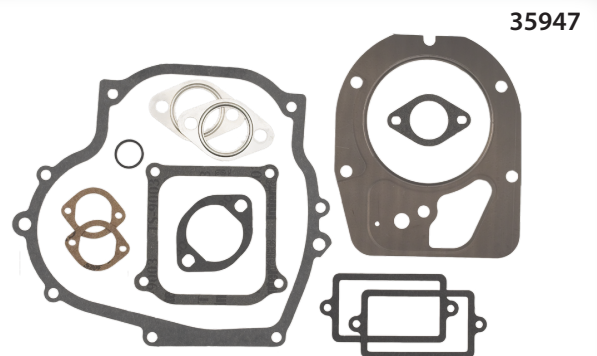

Part No.: **35947**
Description: Gasket Set
Models Used on: OHV, OVXL

* Real One Parts

Numbers in **Red** identify the retail packaged part version.

This information is provided for reference only. To obtain precise part number(s) you will need the model, specification number, and the TecumsehPower parts look-up system.