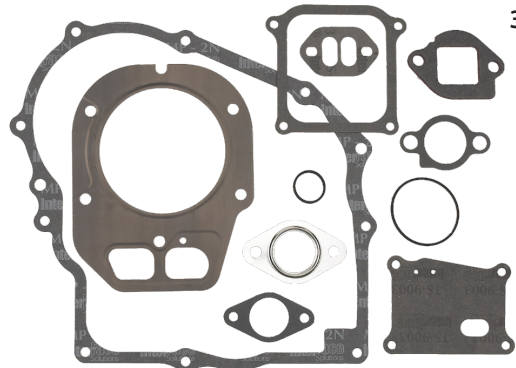

Gasket Sets

36452B

Part No.: **36452B**
Description: Gasket Set
Models Used on: HM, HMSK, LH358, TVM220

36567

Part No.: **36567**
Description: Gasket Set
Models Used on: OHV, OV490

36475B

Part No.: **36475B**
Description: Gasket Set
Models Used on: TVS90