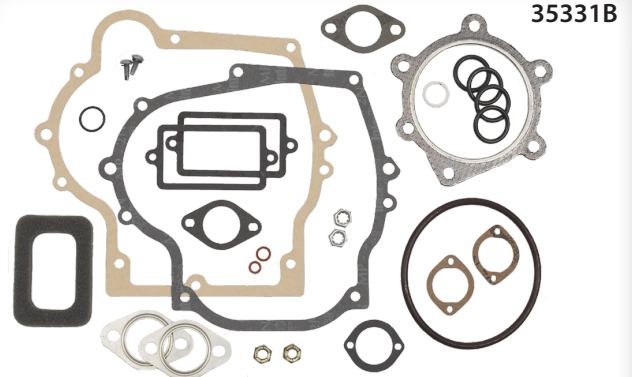

Gasket Sets

Part No.: **33279L**
 Description: Gasket Set
 Models Used on: HM100

Part No.: **33740F**
 Description: Gasket Set
 Models Used on: LAV50, TVS120

Part No.: **33516G**
 Description: Gasket Set
 Models Used on: HH150, OH