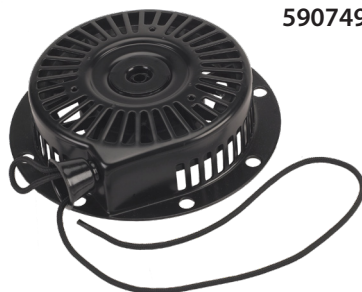

590751

Part No.: **590751**

Description: Recoil Starter
Models Used on: OHV

590602

Part No.: **590602**

Description: Recoil Starter
Models Used on: H, HS, HSK70

* Real One Parts

Numbers in **Red** identify the retail packaged part version.

This information is provided for reference only. To obtain precise part number(s) you will need the model, specification number, and the TecumsehPower parts look-up system.

Recoil Starters

590737

Part No.: **590737***
 Description: Recoil Starter
 Models Used on: H30, LEV, LV, OVRM, TVS, TVXL840, VLV

590749A

Part No.: **590749A**
 Description: Recoil Starter
 Models Used on: HM, HMSK, LH, OH, OHH, OHM90, OHSK, TVM195
(For use on Snow King models)

590387

Part No.: **590387***
 Description: Starter Handle with Insert
 Models Used on: AH600, AV, ECH90, ECV, H, HH, HHM80, HM, HMXL70, HS, HSK, HXL35, LAV, OH, OHM120, OHSK120, OHV, OVM120, OVRM40, OVXL, TVM, TVS, TVXL, V, VH, VM