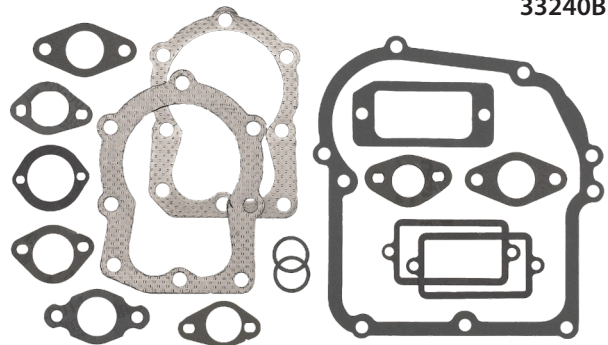

33239A

Part No.: 33239A
 Description: Gasket Set
 Models Used on: H70, HH70, HSK70, V70, VH70

33237B

Part No.: 33237B
 Description: Gasket Set
 Models Used on: HH100

33240B

Part No.: 33240B
 Description: Gasket Set
 Models Used on: HS40, HSSK40