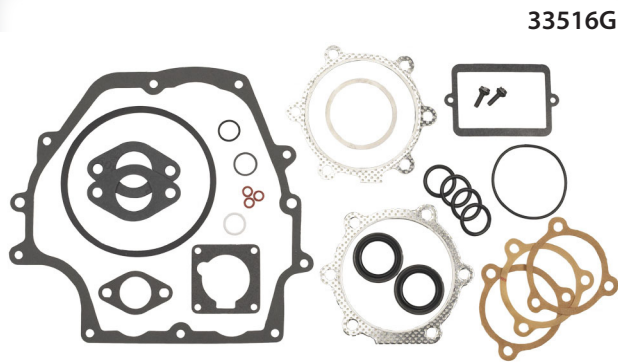

Part No.: **33516G**
Description: Gasket Set
Models Used on: HH150, OH