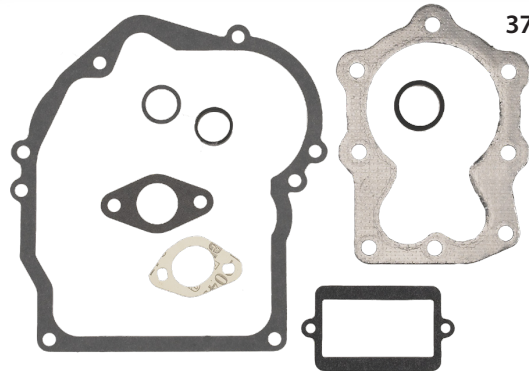

Part No.: **37613A**
Description: Gasket Set
Models Used on: LV195

36481B