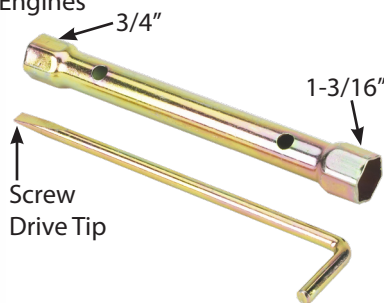

Long Reach for OHV Engines

670390

Part No.: **670390 (730655)**
Description: Spark Plug Socket

37651

Part No.: **37651 (740105)**
Description: Oil Drain Valve

27625

Part No.: **27625 (740079)**
Description: Oil Fill Plug
Models Used on: H, HH, HM, HS, HSSK, HT35, HXL35, LAV, LEV, LH195, LV148, OH, OHH, OHSK, TVM, TVS, TVXL90, V, VH, VM