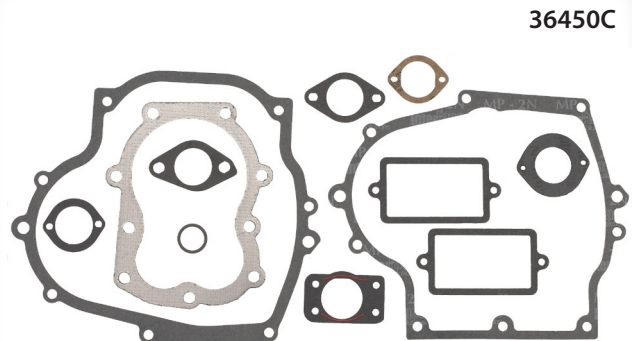

36450C

Part No.: **36450C**
Description: Gasket Set
Models Used on: HM, HMSK, LH318, TVM

* Real One Parts

Numbers in **Red** identify the retail packaged part version.

This information is provided for reference only. To obtain precise part number(s) you will need the model, specification number, and the TecumsehPower parts look-up system.