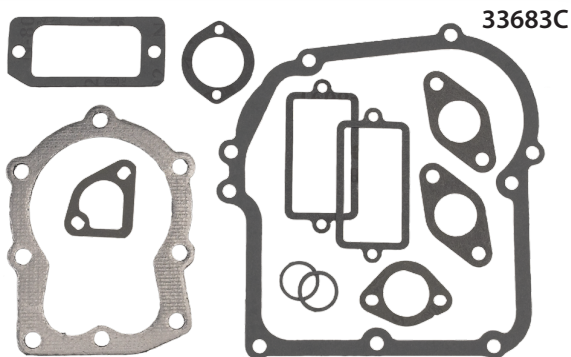

Part No.: **33683C**
Description: Gasket Set
Models Used on: HS50, HSSK50