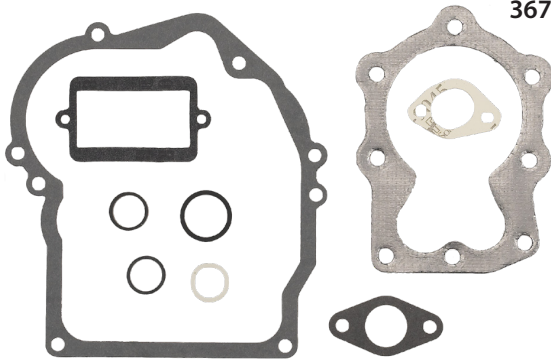

Gasket Sets

36720

Part No.: 36720
Description: Gasket Set
Models Used on: OH195, OHH, OHSK

36947B

Part No.: 36947B
Description: Gasket Set
Models Used on: OH358, OHM120, OHSK, OHV, OV358

36792C

Part No.: 36792C
Description: Gasket Set
Models Used on: LEV